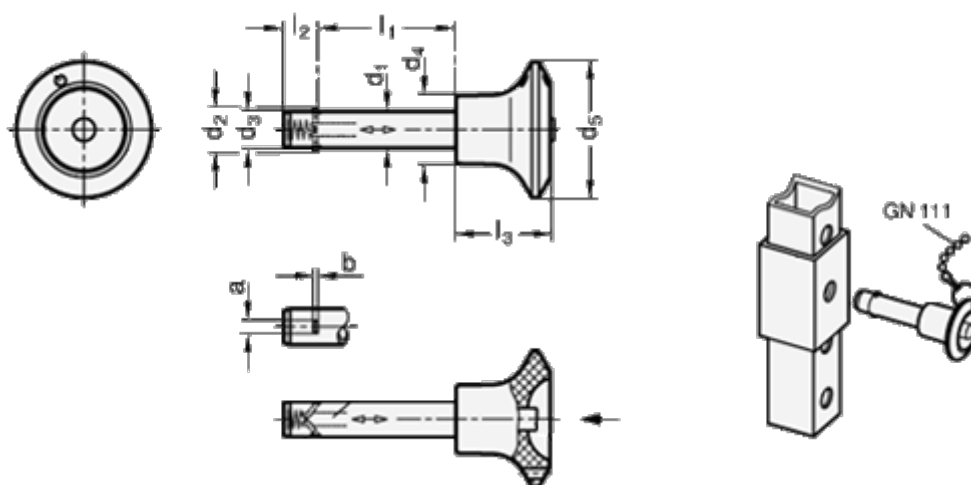

Article number: 2011462035

Description: E+G Stainless steel lock pin
GN 114.6-20-35

Measures

a = 187.0

d1 = 20

d2 = 23.9

d3 = 19.8

d4 = 25.0

d5 = 40

l1 = 35

l2 = 14.8

l3 = 33

Resilience (N) = 5